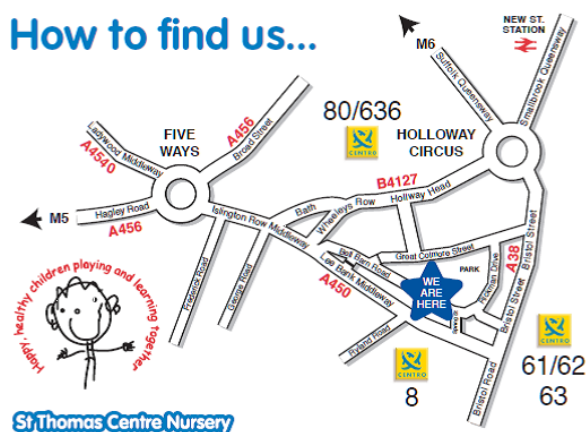

# Ladywood Locality Early Years Network Meeting

As part of the Ladywood locality support for settings you are invited to a network meeting on

**Thursday July 3rd 3.00–5.00pm**  
**at St Thomas Centre Nursery**

## How to find us...

**St Thomas Centre Nursery**

Bell Barn Road, Lee Bank, Birmingham B15 2AF

Nursery School: 0121 464 0003 • Day Care: 0121 675 4801 • Fax: 0121 464 0035

Email: [enquiry@stcn.bham.sch.uk](mailto:enquiry@stcn.bham.sch.uk)